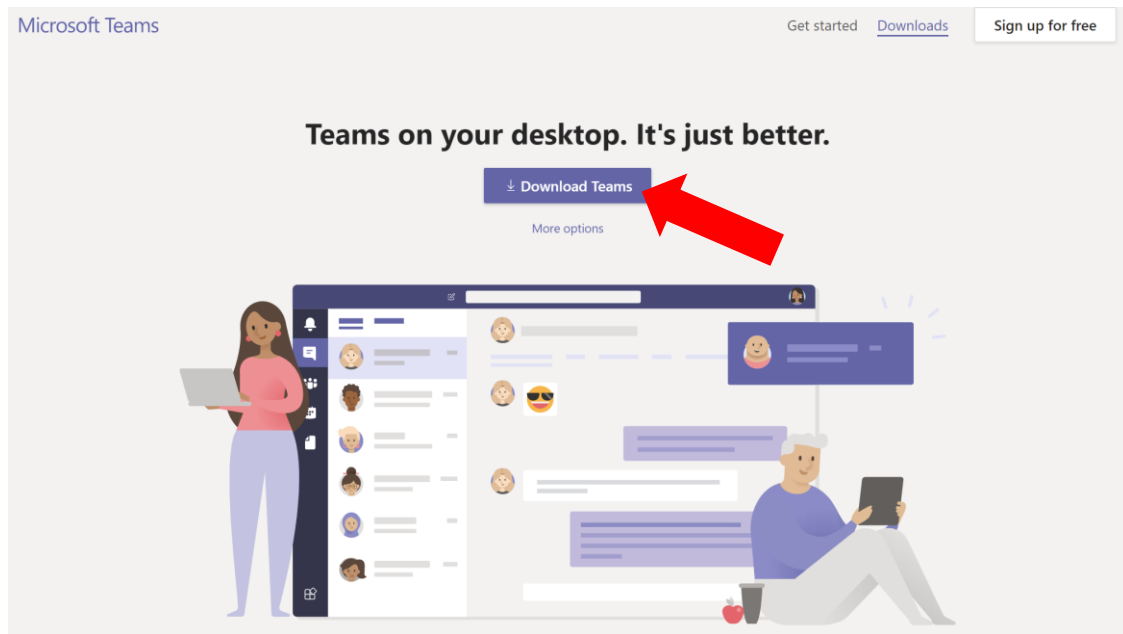

Teams Download

- <https://teams.microsoft.com/downloads>