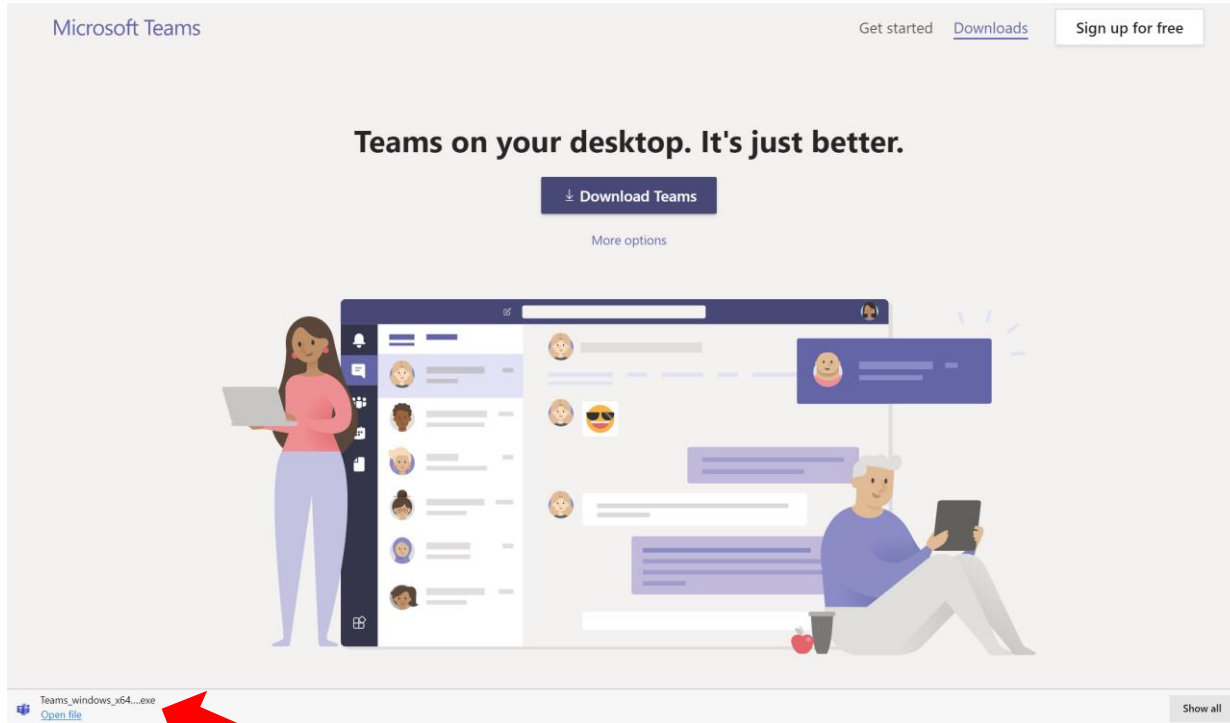

Download öffnen